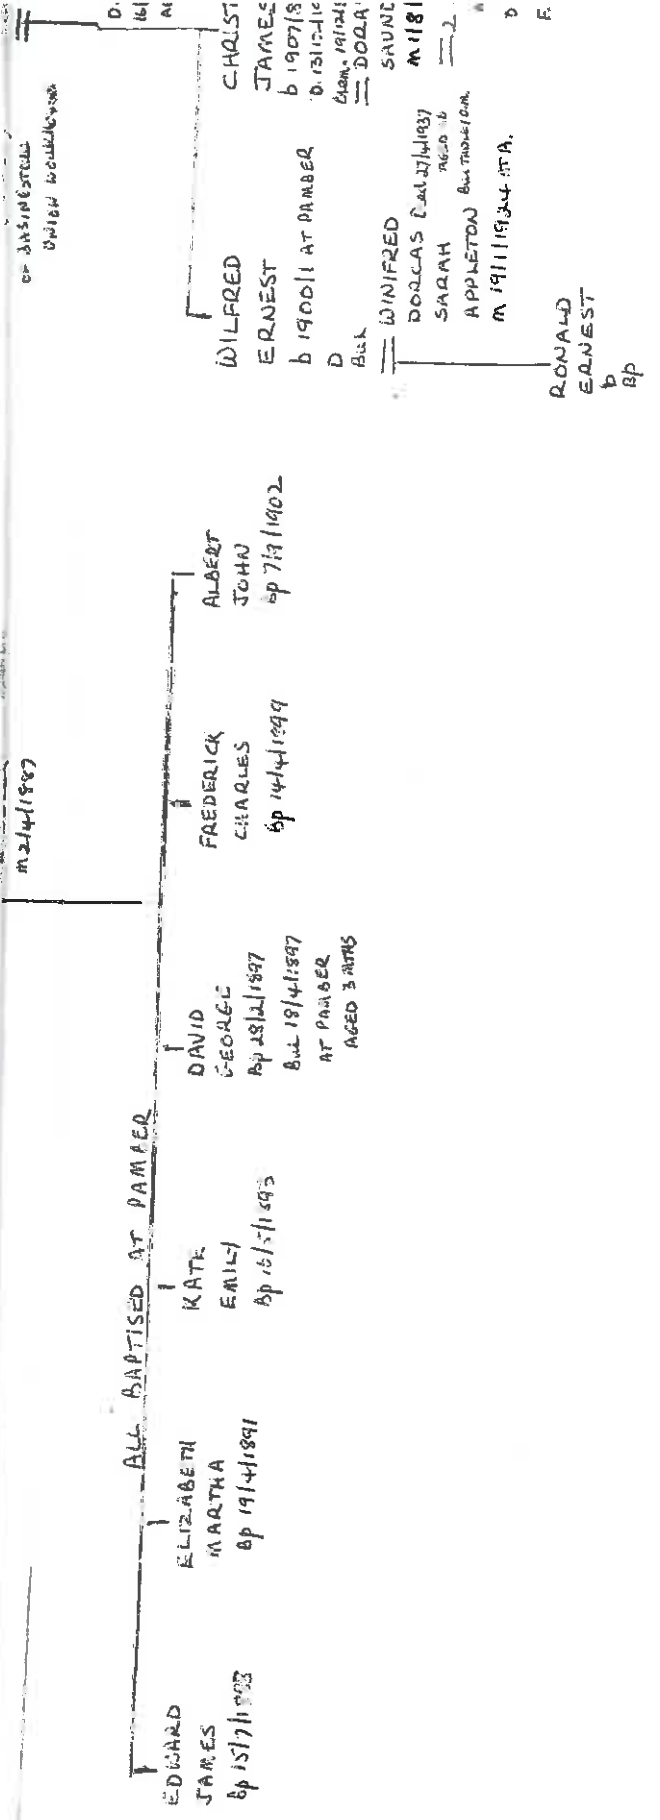

TOP 2
↓
BOTTOM 1

= KATHLEEN
BEATRICE
CALIPPS
bp
MARRIAGE 1905 M.F.P.

D. 161
M. 161
OF BAPTIST CHURCH
UNITED WORKINGMEN