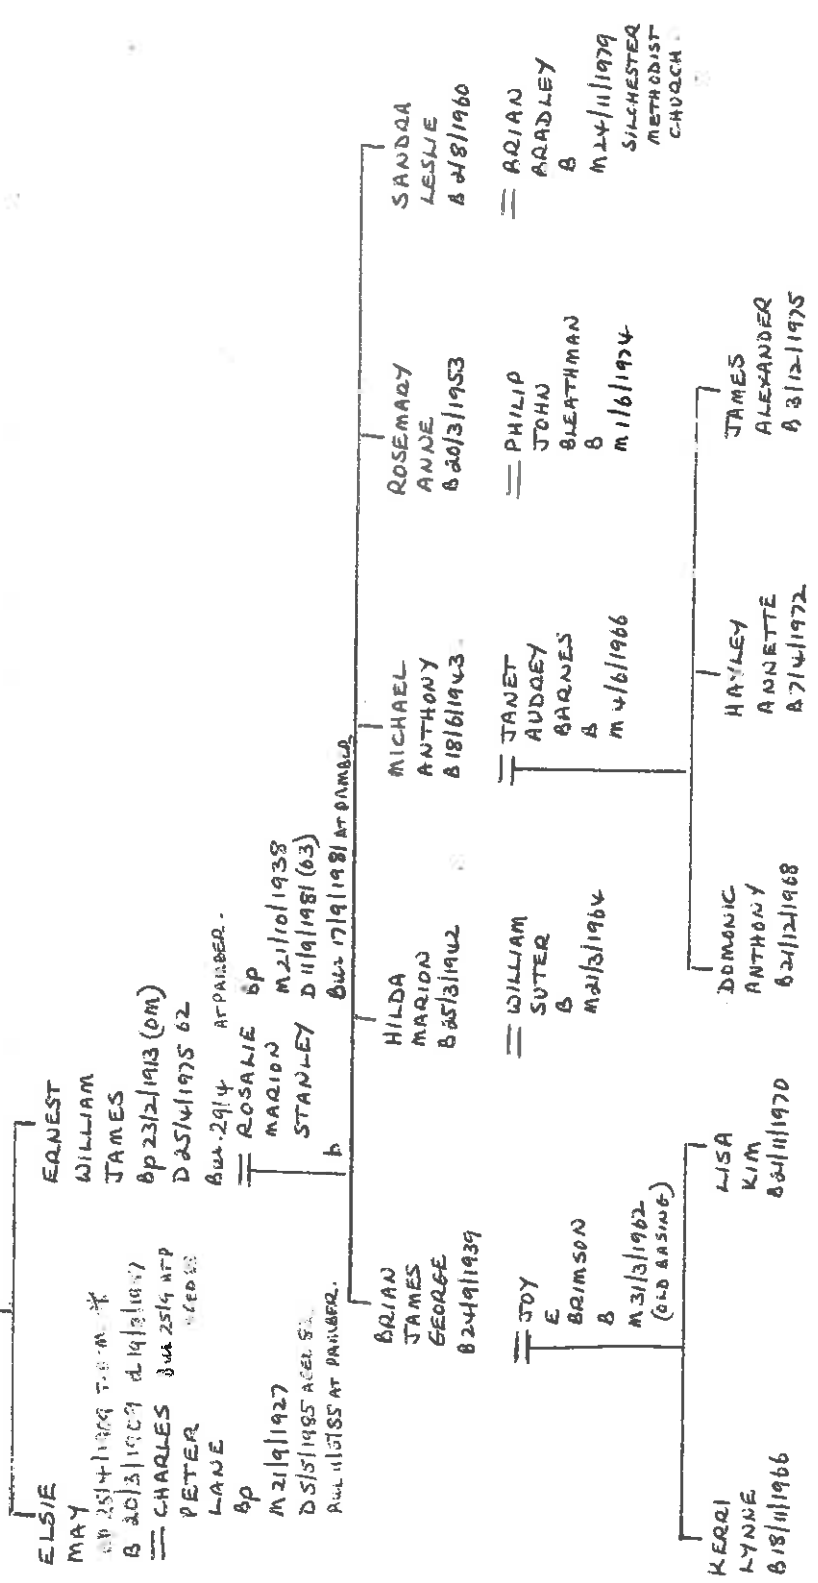

TOP 3
BOTTOM 2

Baptism at Trinity Old Methodist
Danbury May 7 P. Mc James is stepfather.